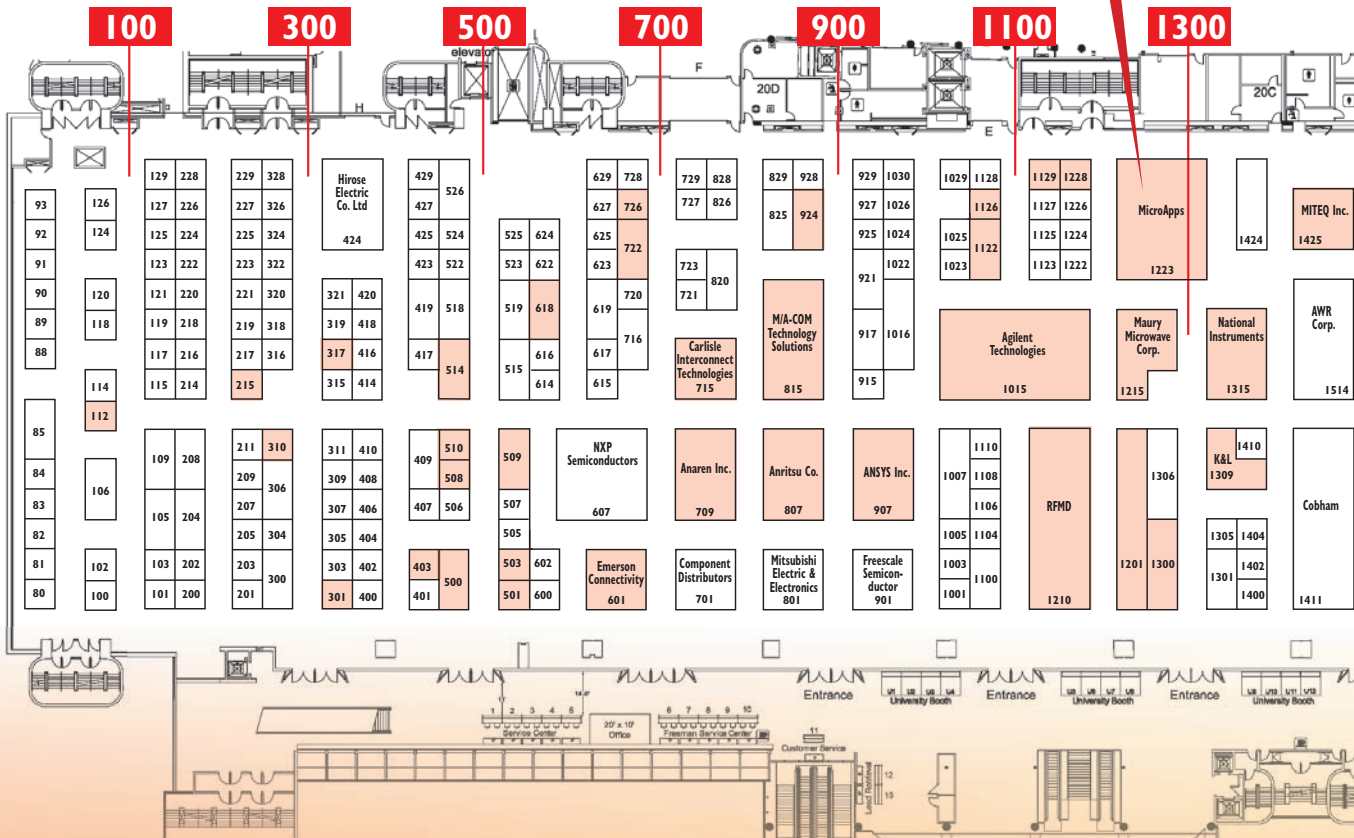

Sponsored by: MWJ's IMS Show Daily
Visit the Café in the West Lobby

Your Product Guide to the Show Floor

Shaded exhibitors have a product featured in the IMS Product Showcase pages to follow. Look for these products at this year's IMS 2012.

Bring this month's completed Puzzle to MWJ Booth 2018 and be entered into a daily prize drawing.

The booth numbers are complete as of April 12, 2012.